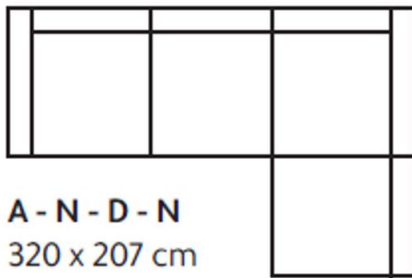

SOFA LAZY

Moduls:

1 seater
94 x 113 cm
1 back cushion

1 seater
113 x 113 cm
2 back cushions

1 seater
113 x 113 cm
1 back cushion
1 arm pillow

Puff
94 x 94 cm

Seat height: 44 cm

Seat depth: 76 cm

Total height: 89 cm

Back cushion: Feather/foam/silicone

Seat cushion: Cold foam/feather