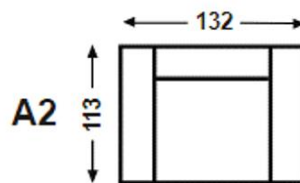

SOFA LAZY

Moduls:

1 seater
94 x 113 cm
1 back cushion

1 seater
113 x 113 cm
2 back cushions

1 seater
113 x 113 cm
1 back cushion
1 arm pillow

Puff
94 x 94 cm

Seat height: 44 cm

Seat depth: 76 cm

Total height: 89 cm

Back cushion: Feather/foam/silicone

Seat cushion: Cold foam/feather