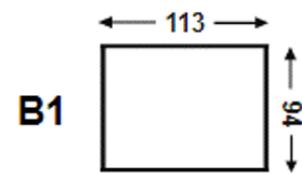

SOFA LAZY

Moduls:

1 seater
94 x 113 cm
1 back cushion

1 seater
113 x 113 cm
2 back cushions

1 seater
113 x 113 cm
1 back cushion
1 arm pillow

Puff
94 x 94 cm

Seat height: 44 cm

Seat depth: 76 cm

Total height: 89 cm

Back cushion: Feather/foam/silicone

Seat cushion: Cold foam/feather