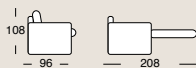

The Saturno sofa bed has got a high back offering you a wide support space for your shoulders and your head.

Tessuto Twist 20
Tissu Twist 20
Fabric Twist 20

SATURNO

materasso
160X195

materasso
140X195

materasso
120X195