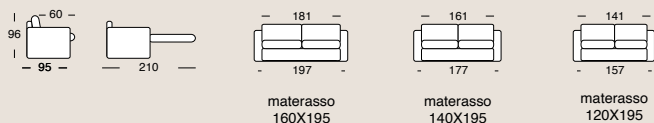

- Imbotita in poliuretano espanso densità 30 nelle sedute e 25 negli schienali.
- Struttura portante in legno e metallo.
- Piedi di serie in legno naturale.
- Vano portaguanciali di serie.
- **Parzialmente sfoderabile.**

- Rembourrage en polyuréthane expansé avec densité 30 sur le siège et 25 sur le dos.
- Structure portante en bois et métal.
- Piètement en bois naturel.
- Rangement oreillers de série.
- **Partiellement déhoussable.**

- Polyurethane foam has 30 density in the seat and 25 in the back.
- Metal and wood frame.
- Natural wood feet.
- Standard pillow-case.
- **Partially with removable covers.**

Opzione piede in acciaio
Option piètement en acier
Steel feet as optional

Tessuto Twist 19
Tissu Twist 19
Fabric Twist 19