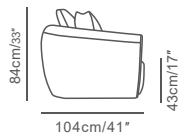

Sofa TRAPANI

Vers. 117+118

Vers. 117+001+118

Vers. 122+001+405

Schematics

104cm/41"

112cm/44"

1.25PL

115

112cm/44"

1.25PR

116

1.5PL

121

1.5PR

122