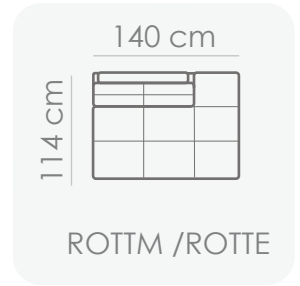

# Schematics

# MAGIC 9493

Height: 91cm

Seat height: 44cm

Seat depth: 80cm

Arm width: 35cm