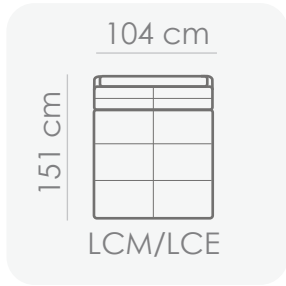

# Schematics

# MAGIC 9493

Height: 91cm

Seat height: 44cm

Seat depth: 80cm

Arm width: 35cm