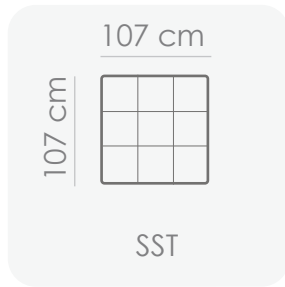

# Schematics

# MAGIC 9493

Height: 91cm

Seat height: 44cm

Seat depth: 80cm

Arm width: 35cm