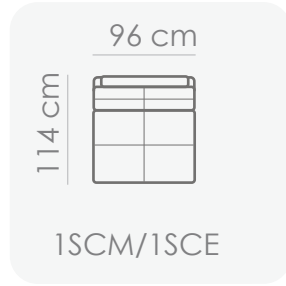

# Schematics

# MAGIC 9493

Height: 91cm

Seat height: 44cm

Seat depth: 80cm

Arm width: 35cm