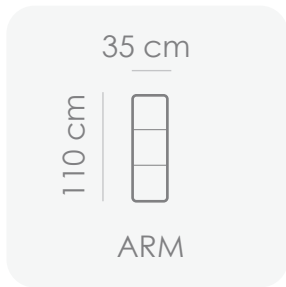

# Schematics

# MAGIC 9493

Height: 91cm

Seat height: 44cm

Seat depth: 80cm

Arm width: 35cm