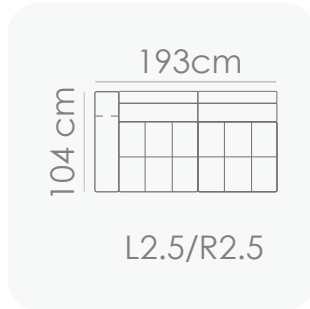

Schematics

OCTA COSY 9527

Height: 86/89cm

Seat height: 43cm

Seat depth: 62cm

Arm width: 35cm

Features

S-spring Seat

High Resistance Foam

Webbing

Feather Filling

Fiber filling

Note: All measurements are approximate and subject to changes.