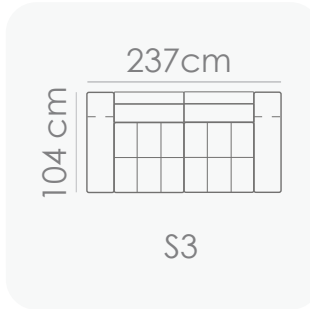

Schematics

OCTA COSY 9527

Height: 86/89cm

Seat height: 43cm

Seat depth: 62cm

Arm width: 35cm

Features

S-spring Seat

High Resistance Foam

Webbing

Feather Filling

Fiber filling

Note: All measurements are approximate and subject to changes.