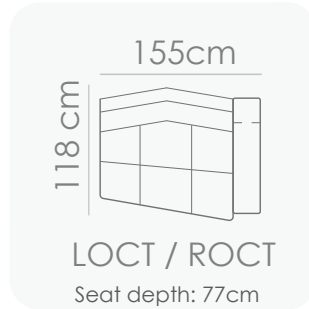

Schematics

OCTA COSY 9527

Height: 86/89cm

Seat height: 43cm

Seat depth: 62cm

Arm width: 35cm

Features

S-spring Seat

High Resistance Foam

Webbing

Feather Filling

Fiber filling

Note: All measurements are approximate and subject to changes.