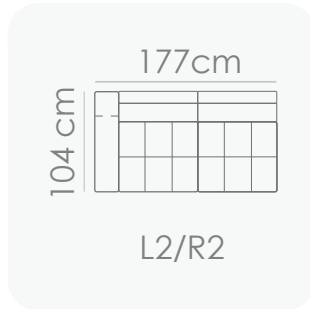

Schematics

OCTA COSY 9527

Height: 86/89cm

Seat height: 43cm

Seat depth: 62cm

Arm width: 35cm

Features

S-spring Seat

High Resistance Foam

Webbing

Feather Filling

Fiber filling

Note: All measurements are approximate and subject to changes.