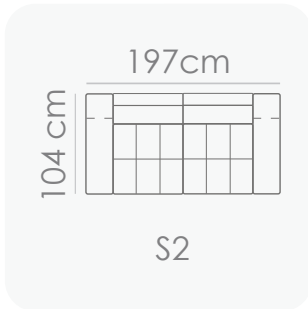

Schematics

OCTA COSY 9527

Height: 86/89cm

Seat height: 43cm

Seat depth: 62cm

Arm width: 35cm

Features

S-spring Seat

High Resistance Foam

Webbing

Feather Filling

Fiber filling

Note: All measurements are approximate and subject to changes.