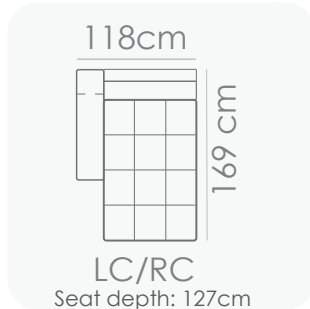

Schematics

OCTA COSY 9527

Height: 86/89cm

Seat height: 43cm

Seat depth: 62cm

Arm width: 35cm

Features

S-spring Seat

High Resistance Foam

Webbing

Feather Filling

Fiber filling

Note: All measurements are approximate and subject to changes.