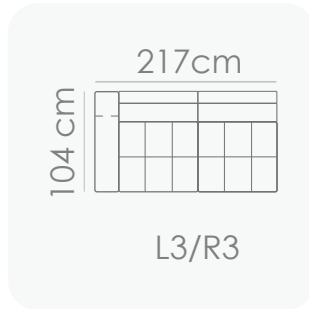

Schematics

OCTA COSY 9527

Height: 86/89cm

Seat height: 43cm

Seat depth: 62cm

Arm width: 35cm

Features

S-spring Seat

High Resistance Foam

Webbing

Feather Filling

Fiber filling

Note: All measurements are approximate and subject to changes.